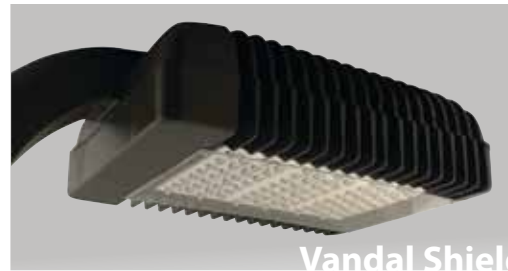

NEW!
Over 20,000 Lumens!

Cimarron

LED

**SPAULDING
LIGHTING**

UNIQUE VERTICAL HEAT SINK FINS (ELIMINATE ACCUMULATION OF DEBRIS)

HIGHLY EFFICIENT LED TECHNOLOGY (65+ LPW)

PART OF THE SOUTHWEST FAMILY OF OUTDOOR FIXTURES

www.spauldinglighting.com

NEW!
Over 20,000 Lumens!

**SPAULDING
LIGHTING**

Cimarron LED

Maximum Performance Superior Value

Mast Arm Fitter

Vandal Shield

The new Cimarron LED features a solid die-cast housing assembly which maintains the same architectural profile as its predecessor. The Cimarron LED housing features unique vertical fins along the side walls to dissipate heat as well as channel rain water away from the top housing, keeping the fixture cool and clean for years. For versatility the Cimarron LED uses the same #2 drill pattern so it can be easily retrofitted to existing Cimarron installations. It can also be mounted to poles or arms with the optional mast arm fitter. For extra protection, a vandal shield option is available.