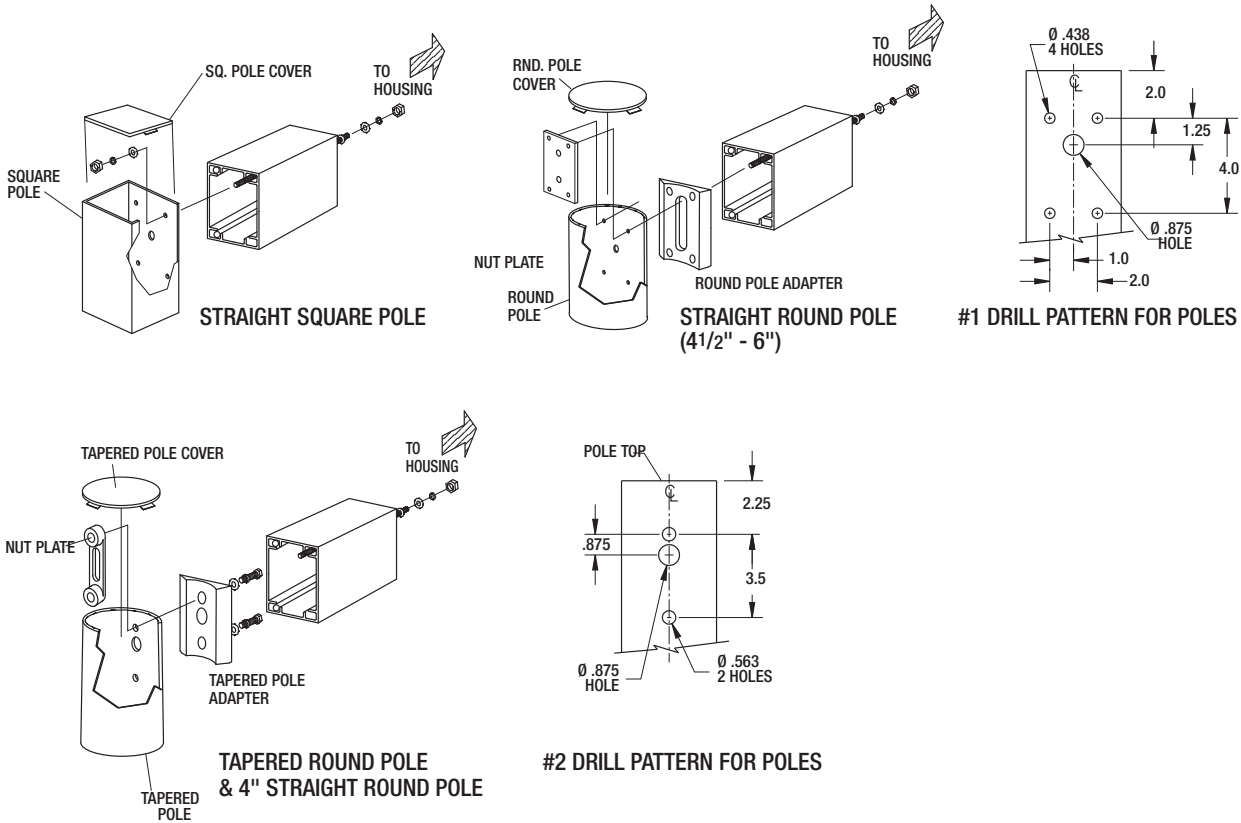

WALL BRACKET

WB-R-XX Bracket and 6" arm included
Replace **XX** with color designation

Due to our continued efforts to improve our products, product specifications are subject to change without notice.

SPAULDING
LIGHTING

Spaulding Lighting • 701 Millennium Drive • Greenville, SC 29607 • PHONE: 864-678-1000

For more information visit our web site: www.spauldinglighting.com