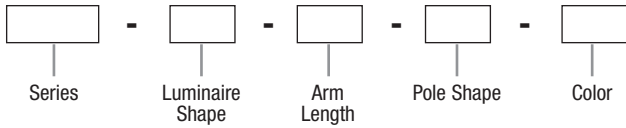

SERIES

ARM Rigid Arm

LUMINAIRE SHAPE

R Round

ARM LENGTH

6 6" Arm (EPA=0.24 ft², 3.5 lbs)
(0.02 m², 1.5 kg)

10 10" Arm (EPA=0.4 ft², 5.0 lbs)
(0.03 m², 2.2 kg)

POLE SHAPE