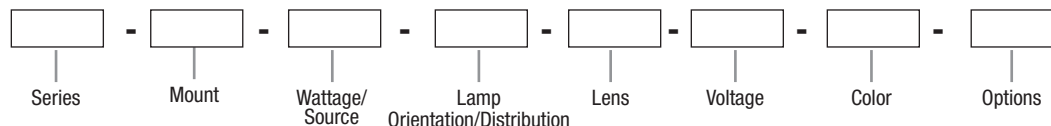

ORDERING INFORMATION

ORDERING EXAMPLE: DL3-A-L55-H5-F-5-PS-F5

SERIES

DL3 Dallas 3 - LPS

MOUNT

A Arm Mount (arm not included, order separately)

ST Spider Mount (2.375" tenon)

WATTAGE/SOURCE¹

LOW PRESSURE SODIUM

L35 35W (T-17)

L55 55W (T-17)

L90 90W (T-17)

LAMP ORIENTATION/DISTRIBUTION

H5 Horizontal V (square)

LENS

F Flat

VOLTAGE

Q Quad-Tap® - 120/208/240/277V²

T 120/277/347V CSA²

5 480V

COLOR

DB Dark Bronze

BL Black

WH White

GR Gray

PS Platinum Silver

RD Red (premium color)

FG Forest Green (premium color)

CC Custom Color (consult factory)

OPTIONS

F1 Fusing - 120V

F2 Fusing - 208V

F3 Fusing - 240V

F4 Fusing - 277V

F5 Fusing - 480V

F6 Fusing - 347V

PR1 Photo Cell Receptacle - 120V

PR2 Photo Cell Receptacle - 208V

PR3 Photo Cell Receptacle - 240V

PR4 Photo Cell Receptacle - 277V

PR5 Photo Cell Receptacle - 480V

PR6 Photo Cell Receptacle - 347V

RDB Reveal (Dark Bronze)

RBL Reveal (Black)

RWH Reveal (White)

RGR Reveal (Gray)

RPS Reveal (Platinum Silver)

RRD Reveal (Red)

RFG Reveal (Forest Green)

VG Polycarbonate Vandal Guard

¹ Lamps and lamp support devices included.

² Factory wired for highest voltage unless specified.