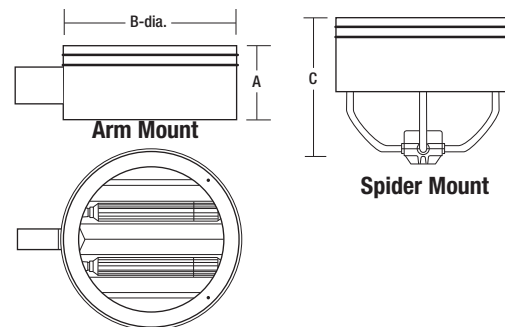

SPECIFICATIONS

- Round, spun aluminum housing with embossed decorative band. Optional color vinyl trim stripe available.
- Cast aluminum door with clear, flat tempered glass lens, fully gasketed to housing, secured with hinge and captive screws. Housing with spider mount hinges up, and door with arm mount hinges down for service.
- Specular, anodized aluminum reflector designed for two lamps provides Type V light pattern. IESNA full cutoff classified.
- Extruded aluminum arm required for pole mount. Spider mount has four aluminum tube arms attaching housing to cast slipfitter or 2.375" OD tenon.
- Lamps and lamp support devices included. Enclosed sockets, with nickel-plated brass contacts for single-ended, bayonet base LPS lamps.
- HR type ballast, HPF, starting rated at -20°F.
- Durable Lektrocote® TGIC thermoset polyester powder coat paint finish assures long life and maintenance-free service.

LISTINGS/CERTIFICATIONS

- UL 1598 and CSA listed for outdoor use in wet locations. 
- IDA fixture seal of approval. 

| | A | B | C | EPA | Weight |
|---------|--------|--------|--------|----------------------|---------|
| DL3-LPS | 10.75" | 26" | 23.0" | 1.5 ft. ² | 65 lbs. |
| | 273 mm | 660 mm | 584 mm | 0.1 m ² | 29.5 kg |

SERIES

ARM Rigid Arm

LUMINAIRE SHAPE

R Round

ARM LENGTH

6 6" Arm (EPA=0.24 ft², 3.5 lbs)
(0.02 m², 1.5 kg)

10 10" Arm (EPA=0.4 ft², 5.0 lbs)
(0.03 m², 2.2 kg)

POLE SHAPE